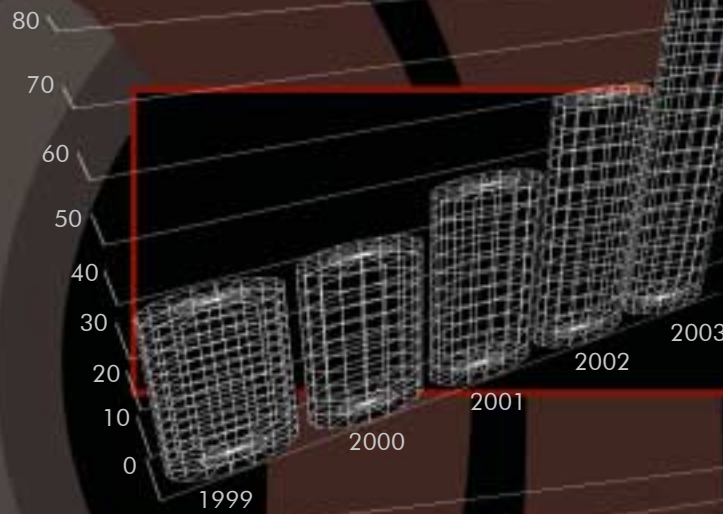

As effective as ...

strength

Steel & Steel Related Products

- Phoenix Steel Natal
- Argent Richards Bay
- Phoenix Steel Gauteng
- Phoenix Steel Mpumalanga
- Koch's Cut & Supply
- Excalibur
- Giflo Engineering
- Jetmaster
- NWN Automotive
- Precision Engineering
- Hendor mining Supplies
- Bavarian Metal Industries

growth